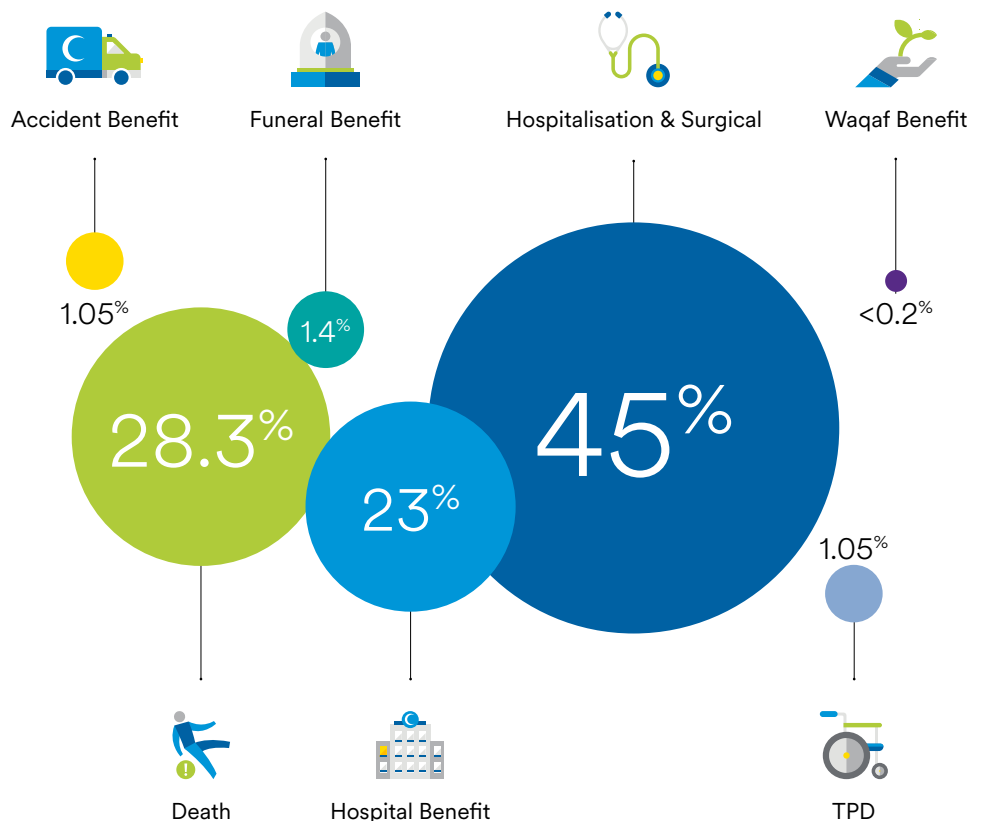

Act of Kindness via Tabarru'

Helping yourself while helping others.

The beauty of Takaful is every contribution you make is a sadaqah.

Tabarru' is an Arabic word that carries the meaning of a contribution, gift, donation, sadaqah, or charity.

The idea of Takaful is the many contributors helping the few in the event of misfortune.

Your support of our products helps to further our mission through claim payment to make other lives a little easier.

The act of Tabarru' has long been considered a symbol of piety.

Thank You

for your continued support.

* Source: Claims Department, AmMetLife Takaful Berhad

We love to keep you informed of the important information. Should there be any changes to your contact details please call us at 1-300-22-9777 or email customercare@ammetlifetakaful.com